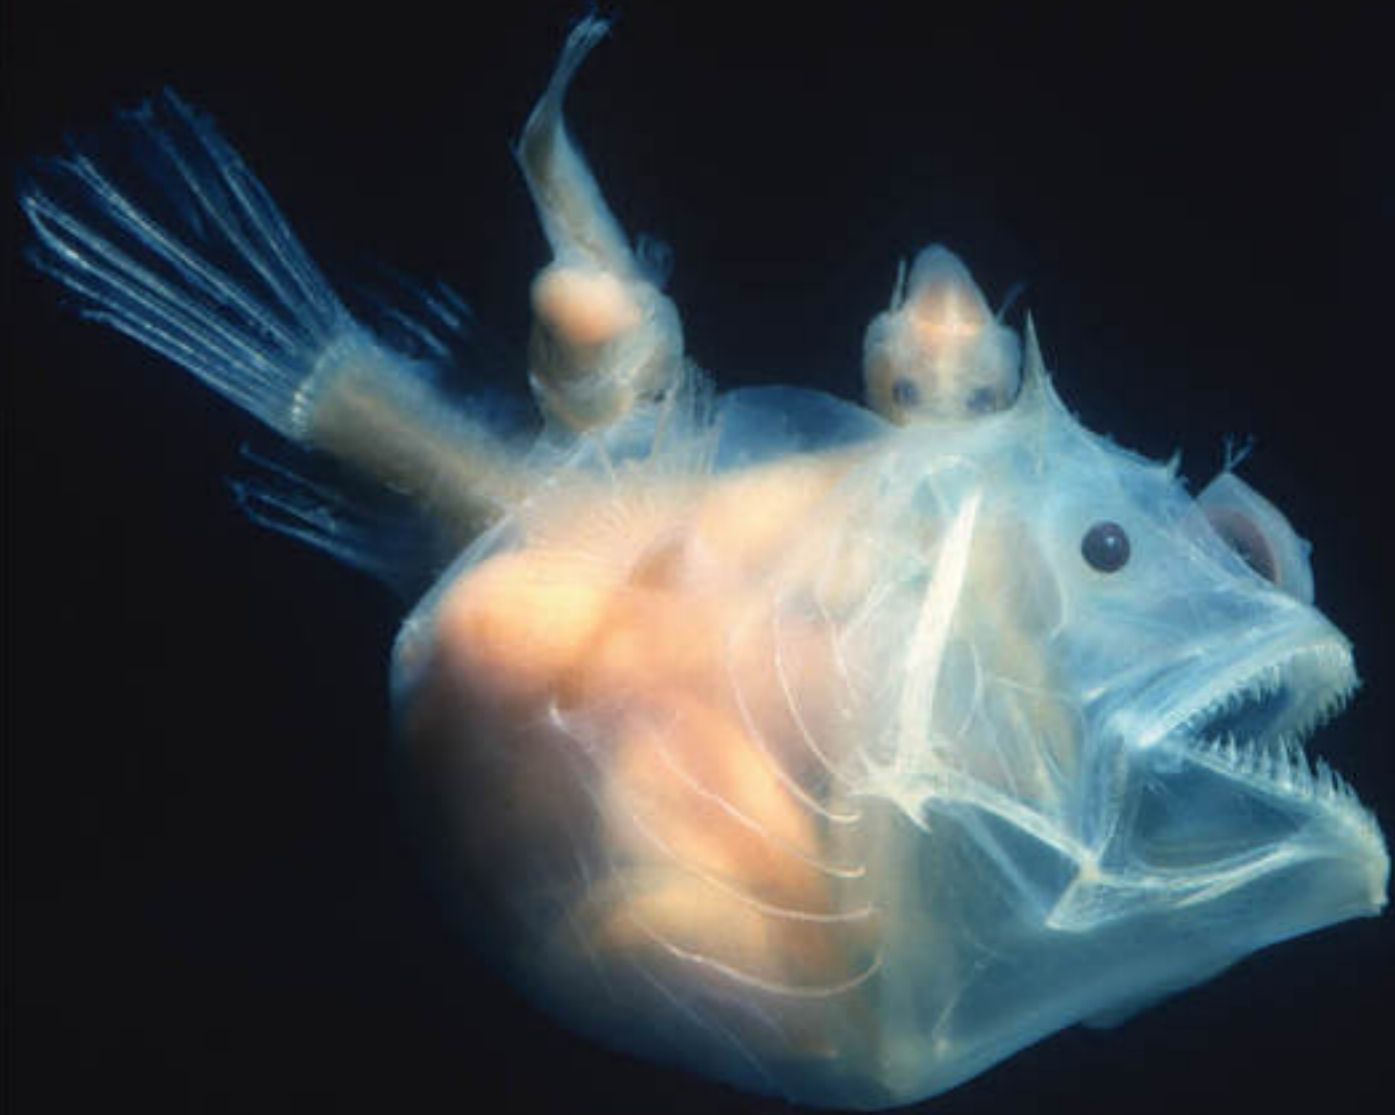

Anglerfish

Anglerfish are bony fish. They live thousands of feet below the sea. They live in icy black water.

Females are predators. They go fishing for prey. Each female has a long, thin growth on its forehead. It looks like a fishing rod. It makes light. Anglerfish use it like a **lure**. They attract other fish to them. Then they eat them.

Male anglerfish attach themselves to the females.