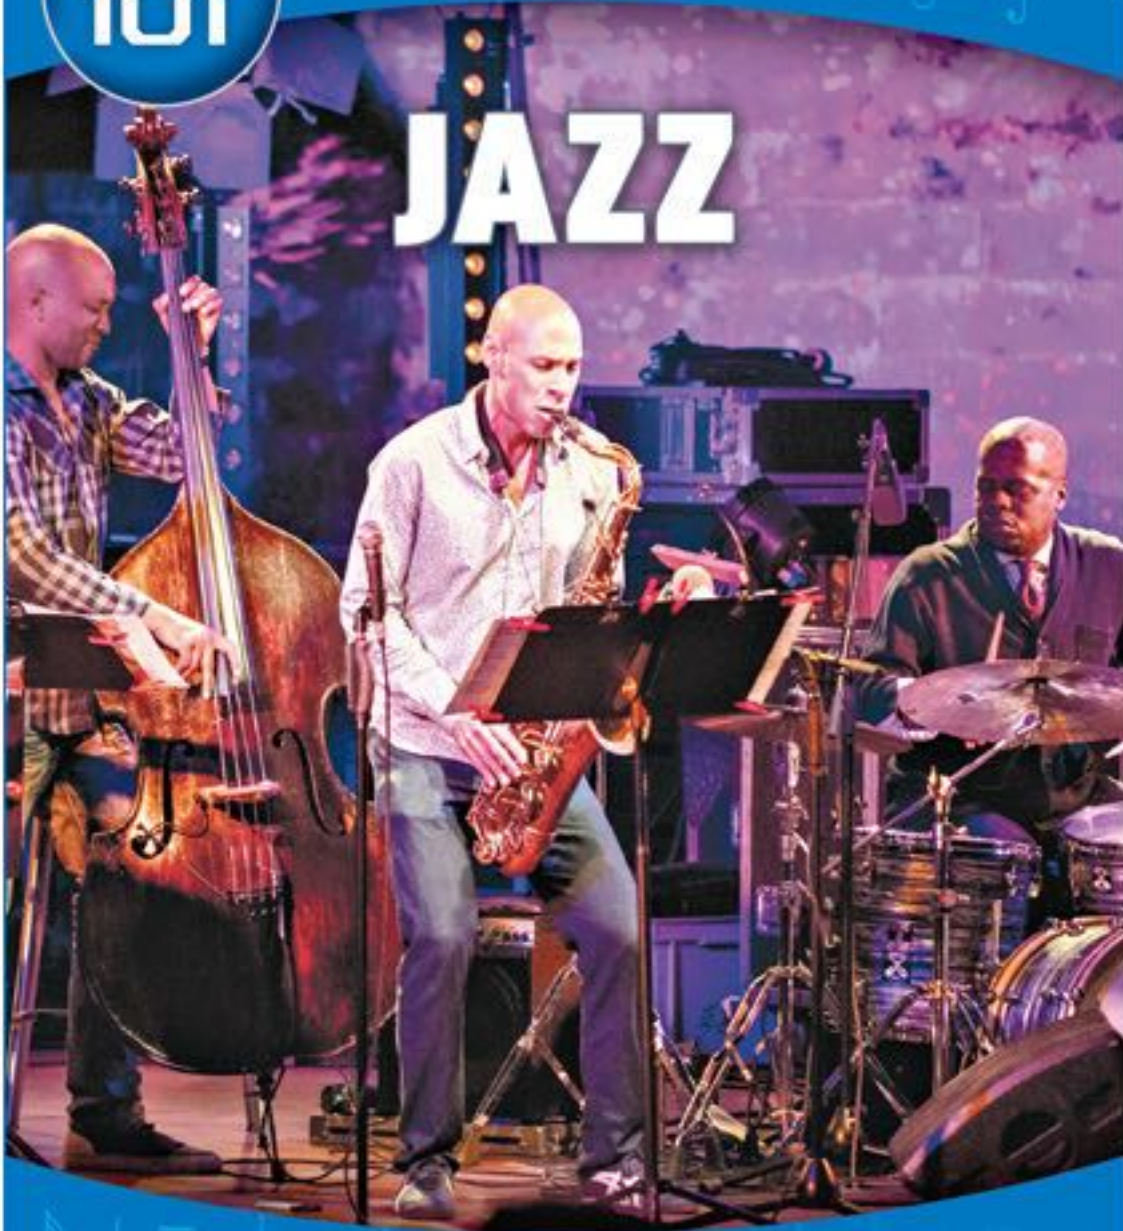

INFO
101

MUSIC

ROCK AND ROLL

Jennifer Frances

NASA once sent his 1958 song "Johnny B. Goode" to space. The scientists wanted space aliens to hear rock music!

In 1964, the Beatles led the "British Invasion." The Beatles and many other bands came to the US from England.

Prince was one of the biggest stars ever. His form of rock mixed many kinds of music.

Rock music has changed over the years. It is still popular today.

Coldplay is one of today's biggest bands.

INFO
101

MUSIC

JAZZ

Jennifer Frances

Count Basie was a big-band leader. He played piano, too.

“The King of Swing” was Benny Goodman. He played the clarinet.

Pat Metheny
plays fusion.

Since then, jazz has kept changing. *Fusion* blended jazz and rock in the 1960s and 1970s.

Al Jarreau sings
smooth jazz.

Smooth jazz came out of that music in the 1980s. Jazz players today are still making new sounds.